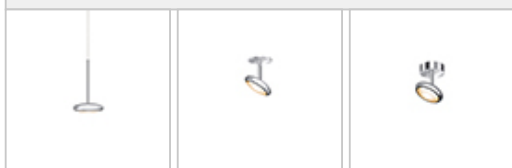

BLOP / SPOT 30° MAX -

BRUCK.

BLOP / SPOT 30° MAX

240545mcgy

BLOP / SPOT 30° MAX

| | | |
|------------|---|---------------|
| 240545ch |  | cromato |
| 240545mcgy |  | cromato opaco |
| 240545sw |  | nero |
| 240545ws |  | bianco |

Famiglia

BLOP / SPOT 30° MAX

| | | | | | | |
|---|---|--------|---|-------|---|-----|
| stecker_21.jpg | 0 V | 350 mA |  | IP20 |  | LED |
|  |  | 12 W | min. 1200 lm | 2700K | CRI 90 | |
| 30° |  | | | | | |